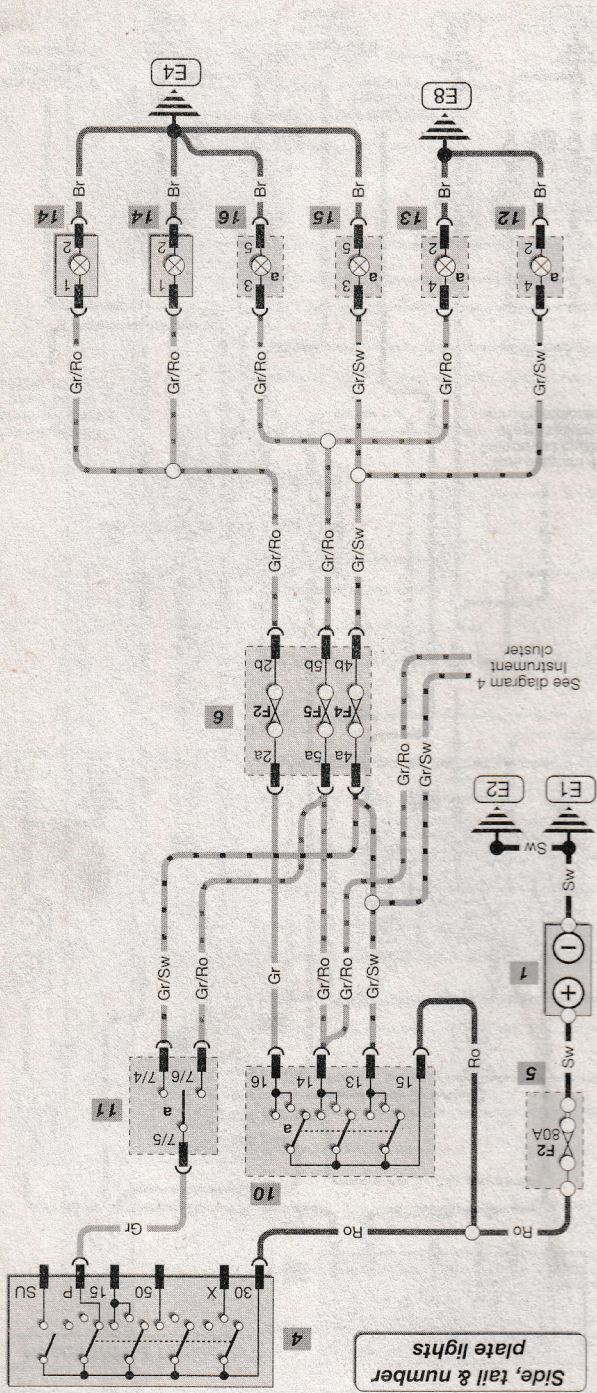

Diagram 2

Side, tail & number plate lights

Stop & reversing lights

Starting, charging & engine cooling fan

Key to items

- Wire colours
 Ws White B Blue
 Ge Yellow Ro Red
 Br Brown Gr Grey
 Gn Green Ll Liliac
 Sw Black
- 1 Battery
 2 Starter motor
 3 Alternator
 4 Ignition switch
 5 Battery fusebox
 6 Passenger fusebox
 7 Engine cooling fan
 8 Engine cooling fan switch
 9 Starter inhibitor relay (auto.)
 10 Light switch
 a = side/headlight switch
 b = stop light
- 11 Combination switch
 a = direction indicators/
 parking light switch
 b = tail light
 a = sidelight
 12 LH headlight unit
 13 RH headlight unit
 a = sidelight
 14 Number plate light
 15 LH rear light unit
 a = tail light
 b = stop light
- 16 RH rear light unit
 a = tail light
 c = reversing light
 b = stop light
 a = sidelight
 17 High level stop light
 18 Stop light switch
 19 Reversing light switch