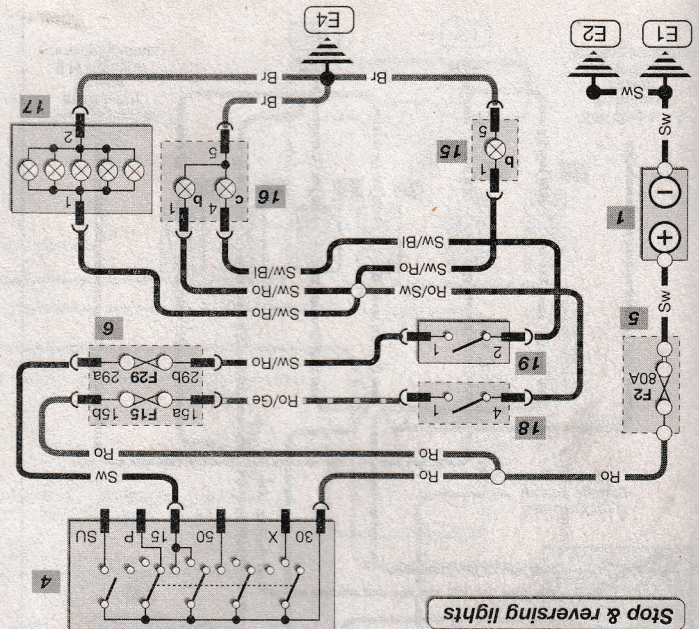

Diagram 2

Side, tail & number plate lights

Stop & reversing lights

Starting, charging & engine cooling fan

Key to items

- Wire colours
 Ws White B Blue
 Ge Yellow Ro Red
 Br Brown Gr Grey
 Gn Green Ll Liliac
 Sw Black
- 1 Battery
 2 Starter motor
 3 Alternator
 4 Ignition switch
 5 Battery fusebox
 6 Passenger fusebox
 7 Engine cooling fan
 8 Engine cooling fan switch
 9 Starter inhibitor relay (auto.)
 10 Light switch
 a = side/headlight switch
 b = stop light
- 11 Combination switch
 a = direction indicators/
 parking light switch
 b = tail light
 a = sidelight
 12 LH headlight unit
 13 RH headlight unit
 a = sidelight
 14 Number plate light
 15 LH rear light unit
 a = tail light
 b = stop light
- 16 RH rear light unit
 a = tail light
 c = reversing light
 b = stop light
 a = sidelight
 17 High level stop light
 18 Stop light switch
 19 Reversing light switch