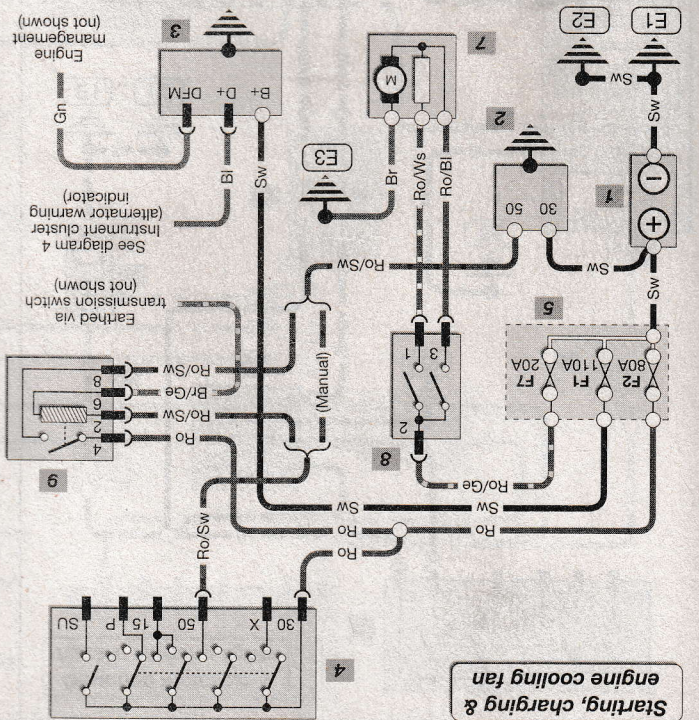

Diagram 2

Side, tail & number plate lights

Stop & reversing lights

Starting, charging & engine cooling fan

Key to items

- Wire colours
 Ws White B Blue
 Ge Yellow Ro Red
 Br Brown Gr Grey
 Gn Green Ll Liliac
 Sw Black
- 1 Battery
 2 Starter motor
 3 Alternator
 4 Ignition switch
 5 Battery fusebox
 6 Passenger fusebox
 7 Engine cooling fan
 8 Engine cooling fan switch
 9 Starter inhibitor relay (auto.)
 10 Light switch
 a = side/headlight switch
 b = stop light
- 11 Combination switch
 a = direction indicators/
 parking light switch
 b = tail light
 a = sidelight
 12 LH headlight unit
 13 RH headlight unit
 a = sidelight
 14 Number plate light
 15 LH rear light unit
 a = tail light
 b = stop light
- 16 RH rear light unit
 a = tail light
 c = reversing light
 b = stop light
 a = sidelight
 17 High level stop light
 18 Stop light switch
 19 Reversing light switch